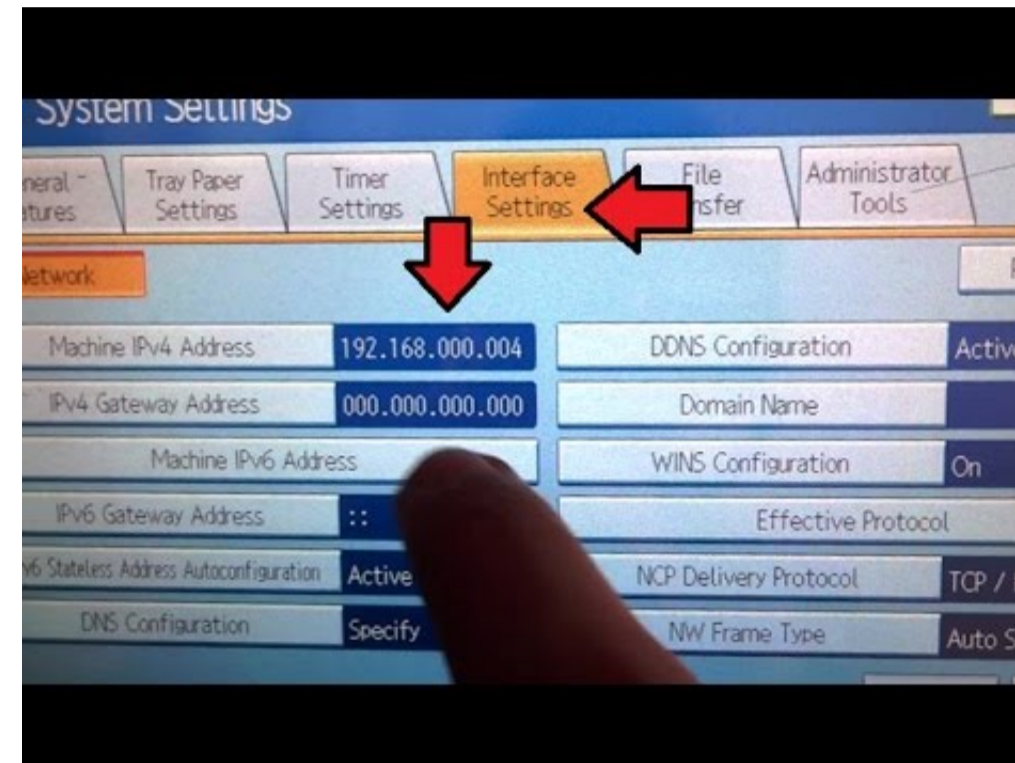

[Riobh 2551 Drivers For Mac](#)